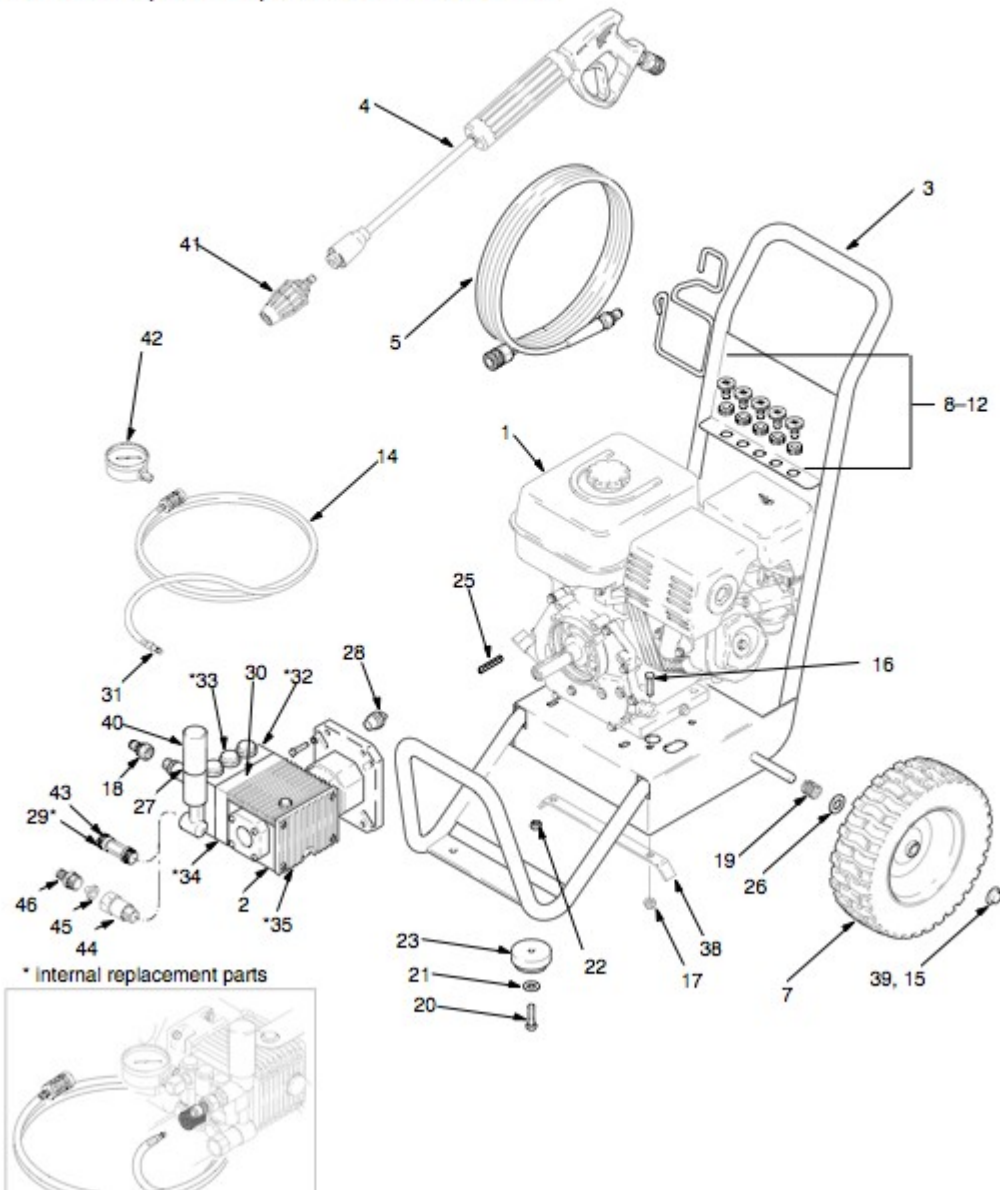

# Parts for 3030/3340/3540 Pressure Washer

Model 244813, Series A with Honda 9 HP Motor†  
Model 244814, Series A, with Honda 11 HP Motor  
Model 244815, Series A, with Honda 13 HP Motor

## Parts for 3030/3340/3540 Pressure Washer

Model 244813, Series A with Honda 9 HP Motor †  
 Model 244814, Series A with Honda 11 HP Motor †  
 Model 244815, Series A with Honda 13 HP Motor †

Ref. No.	Part No.	Description	Qty.	Ref. No.	Part No.	Description	Qty.
1	803900 †		1	18	197428		1
	803158 •		1	19	116411		2
	114703 ✓		1	20	801546		2
2	244750 †		1	21	100132		2
	244751 •		1	22	101566		2
	244752 ✓		1	23	801504		2
3	244767		1	25	801137		1
4	244779		1	26	116477		2
5	244782 †		1	27	244804		1
	244783 • ✓		1		244805		1
7	804511 †		2		244806		1
	116478 • ✓		2	28	116461		1
8	805539 † •		1	29	244741		1
	805543 ✓		1	30	116559		1
9	805540 † •		1	31	116558		1
	805544 ✓		1	32	804404		1
10	805541 † •		1	33	804402		1
	805545 ✓		1	34	804415		1
11	805542 † •		1	35	804033		1
	805546 ✓		1	38	198055		2
	244769 † •		1	39	116563		2
	800708 ✓		1	40	244821		1
12	805634		1	41	198012		1
14	804275		1	42	804582		1
15	116342		2	43	15B910		1
16	110837		4	44	244746		1
17	111040		4	45	801112		1
				46	287643		1